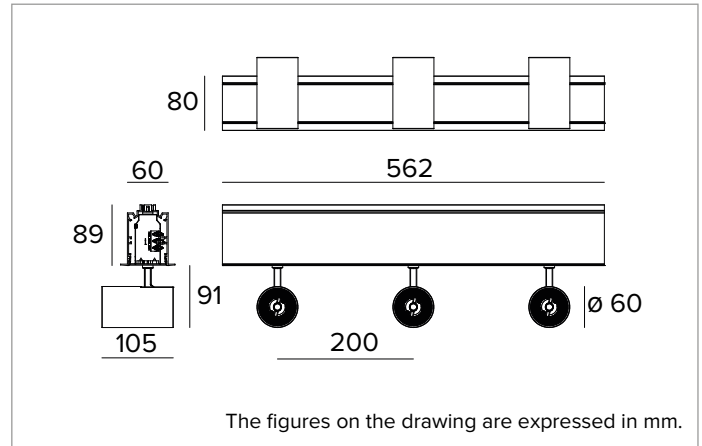

SOURCE

High efficiency Chip on Board LED Ra90.

Energy efficiency class: E

Nominal power: 3x14W

Nominal flux: 3x1964lm

Colour rendering index: 90

Rf: 90

Rg: 98

CCT nominal: 4000K

Lifetime (L80/B10): >50000h tq +25°C

ILLUMINOTECHNICAL CHARACTERISTICS

Convex faceted highly reflective anodised aluminium precision optics with an opaque black silicone cut off ring.

Beam angles: SP

Optical efficiency: 73%

Fixture flux: 3x1442lm

Luminous efficacy: 95lm/W

Photobiological safety: Compliant with RG1 low risk group

MECHANICAL CHARACTERISTICS

Painted extruded aluminium linear body. Projectors with a die-cast painted aluminium body. The optical unit can be adjusted from 0° a 90° on the vertical plane and 355° on the horizontal plane with the possibility to block the beam with a mechanical locking system on the horizontal plane and a friction locking system on the vertical plane.

Colour and finish: Plaster white

Dimensions: L=562mm

Weight: 4.3Kg

Version: 3xLABEL 6

Degree of protection: IP20

ELECTRICAL CHARACTERISTICS

Integrated electronic ON-OFF power supply. Complete with electrical cables to guarantee feeding continuity (max 2kW).

Fixture Power: 3x15W

Power supply: 220-240Vac 50/60Hz

Insulation Class: CLASS 1

Type of driver / Control: ON-OFF

Driver included: YES

Class F: YES

SAFE FLICKER: PstLM=<1 and SVM=<0.4 (IEC TR 61547-1 and IEC TR 63158), to ensure a more comfortable and safe light

Ambient temperature: 0°C / +25°C

INSTALLATION

For linear configurations complete with a special connector to attach to the power supply. To be completed with end caps.

NOTES

The arm is always supplied in the same colour as the body of the projector. 110-277Vac version available on request.

WARRANTY

5 years.

WARNING

Luminaire designed for disposal/recycling at end-of-life. Replaceable (LED only) light source by a professional. Replaceable control gear by a professional.

Due to the technological evolution of the electronic components, the data provided may be updated, and as such, confirmation must be requested during the order process.

Luminous flux and power supply have +/-10% tolerances with respect to the indicated value. tq +25°C (CIE 121).

We reserve the right to make technical changes.

Targetti Sankey S.r.l.
Via Pratese, 164
50145 Firenze - Italy
Tel: +39 055 37911
targetti.com
targetti@targetti.com

CCIAA Firenze
Share Capital:
€ 500.000,00
VAT N. (IT):
01537660480
R.E.A: FI-275656

TARGETTI